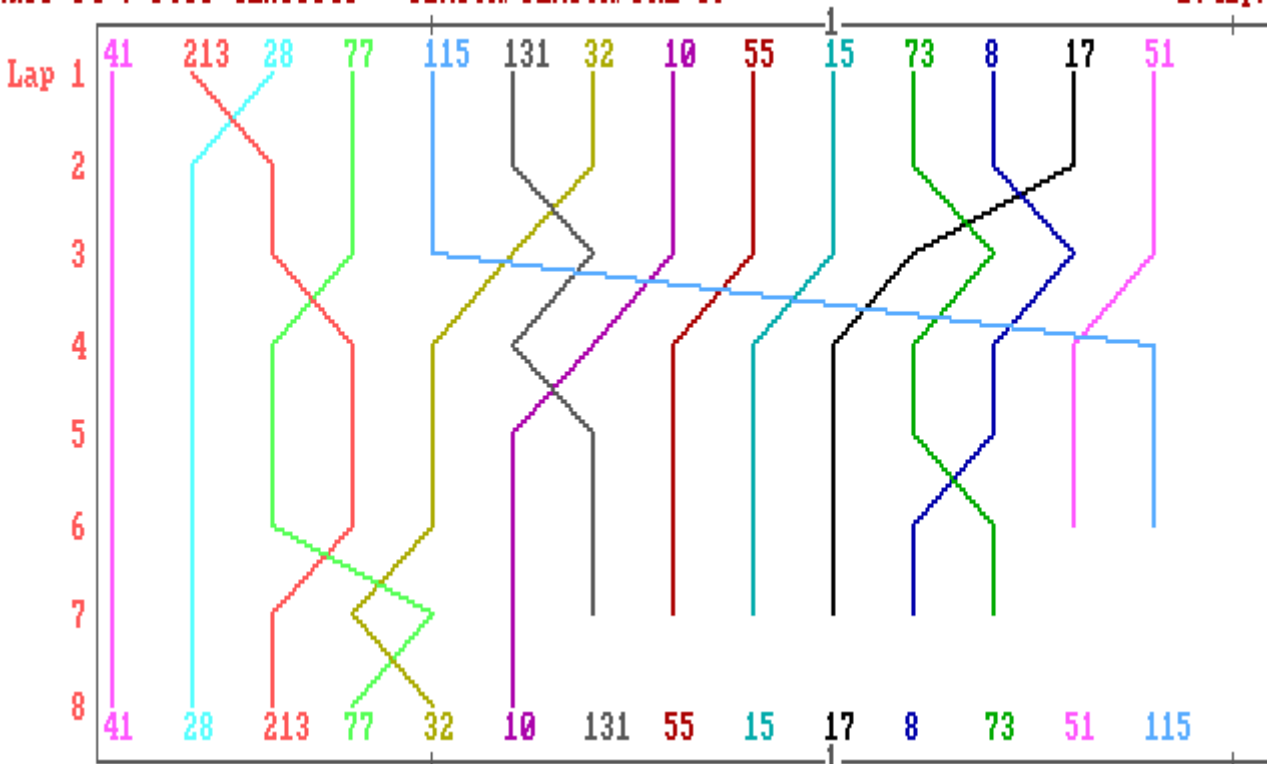

**PUKEKOHE PARK RACEWAY**  
**Auckland Motorcycle Club**

**RICOH**

**POST CLASSICS - SENIOR**

printed: 2:17

<b>26 April 2009</b>	<b>Race No. 4b</b>	<b>1:41pm to 1:53pm</b>
<b>WEATHER: Overcast, light breeze, cool, track wet.</b>		<b>Track Length: 2.84k</b>

POS	BIKERIDER	MAKE-OF-BIKE	LAPS	ELAPSED	BEST	DIFF.
1ST	32 PHIL CLARKE	SUZUKI GS 1000 1978	8	11m11.91	1m21.32	+0.00s
2ND	10 CRAIG SEDDON	SUZUKI GS100 1980	8	11m13.86	1m21.03	+1.95s
DNF	17 SHELDON REYNOLDS	HONDA CB900 1981	7	10m43.75	1m29.72	+1 lap
DNF	115 SHANE ROSS	SUZUKI GSX1100 1982	6	10m14.81	1m23.42	+2 laps
	23 ERIC BONE	KAWASAKI H2 1972		Did Not Race		
	95 RUSSELL BARKER	SUZUKI GSX1100 1981		Did Not Race		

**Race 54 : POST CLASSICS - JUNIOR/SENIOR/PRE-89**

**1:41pm**

PUKEKOHE PARK RACEWAY - Auckland Motorcycle Club  
POST CLASSICS - SENIOR

26 April 2009

Race No. 4b

Start Time = 1:41pm

---

RUN-TIME LAP-TIME			RUN-TIME LAP-TIME			RUN-TIME LAP-TIME		
lap	mm:ss.ff	mm:ss.ff	lap	mm:ss.ff	mm:ss.ff	lap	mm:ss.ff	mm:ss.ff
8	11:13.86	1:21.03 *	7	10:43.75	1:30.45	8	11:11.91	1:21.75
7	9:52.83	1:22.07	6	9:13.30	1:30.64	7	9:50.16	1:23.91
6	8:30.76	1:21.88	5	7:42.66	1:29.72 *	6	8:26.25	1:24.07
5	7:08.88	1:22.92	4	6:12.94	1:30.04	5	7:02.18	1:22.57
4	5:45.96	1:23.46	3	4:42.90	1:30.78	4	5:39.61	1:22.09
3	4:22.50	1:24.45	2	3:12.12	1:30.10	3	4:17.52	1:21.32 *
2	2:58.05	1:24.62	1	1:42.02	1:42.02	2	2:56.20	1:24.25
1	1:33.43	1:33.43				1	1:31.95	1:31.95

BIKE No. : 10  
SUZUKI GS100 1980  
CRAIG SEDDON

BIKE No. : 17  
HONDA CB900 1981  
SHELDON REYNOLDS

BIKE No. : 32  
SUZUKI GS 1000 1978  
PHIL CLARKE

---

RUN-TIME LAP-TIME		
lap	mm:ss.ff	mm:ss.ff
6	10:14.81	1:23.42 *
5	8:51.39	1:24.66
4	7:26.73	3:10.61  P
3	4:16.12	1:23.57
2	2:52.55	1:23.78
1	1:28.77	1:28.77