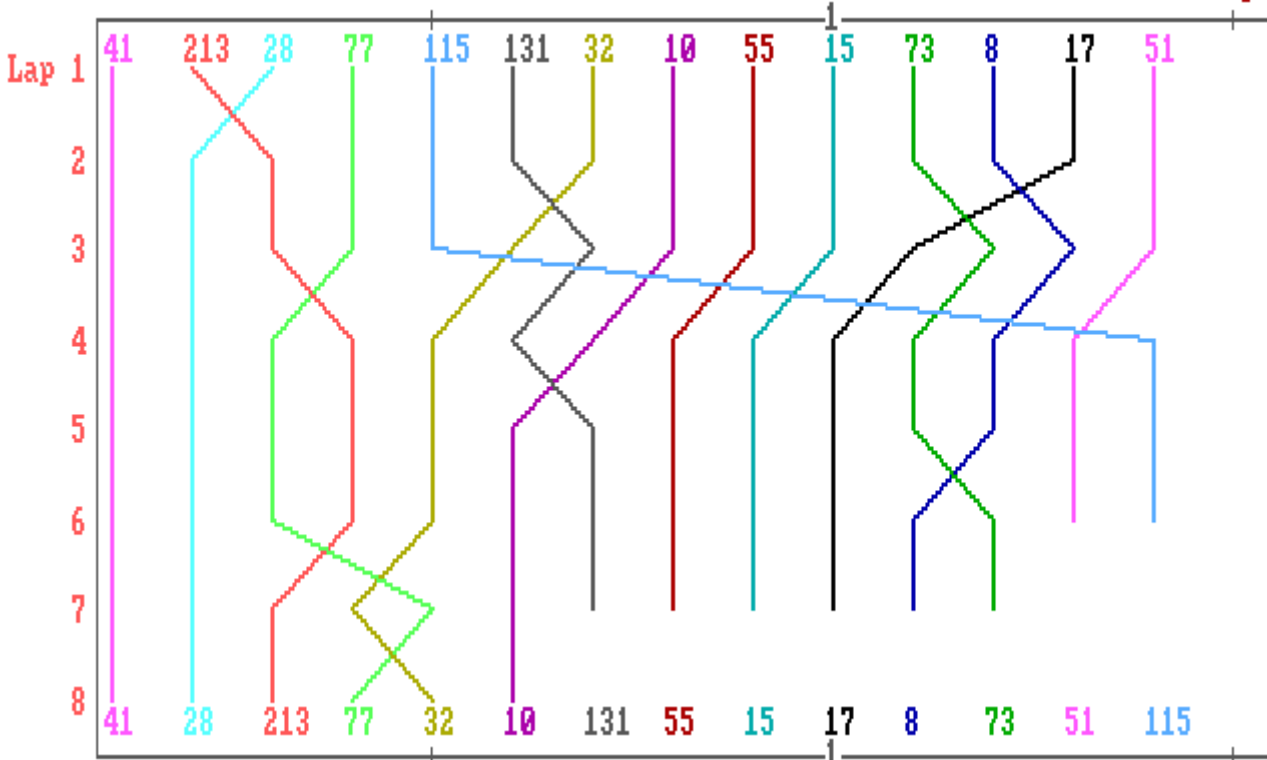

**PUKEKOHE PARK RACEWAY**  
**Auckland Motorcycle Club**

**RICOH**

**POST CLASSICS - JUNIOR**

printed: 3:15

26 April 2009	Race No. 4a	1:41pm to 1:52pm
WEATHER: Overcast, light breeze, cool, track wet.		Track Length: 2.84k

POS	BIKERIDER	MAKE-OF-BIKE	LAPS	ELAPSED	BEST	DIFF.
1ST	131 JOHN CARTER	SUZUKI GSX 400TWIN80	7	10m00.28	1m24.45	+0.00s
2ND	55 TREVOR TAYLOR	YAMAHA TZ350F 1979	7	10m00.87	1m23.27	+0.59s
3RD	15 GRAHAM MOORHEAD	YAMAHA TZ350 1982	7	10m17.82	1m25.84	+17.54s
4TH	73 TERRY WAITE	KAWASAKI H1A 1971	7	10m53.70	1m30.91	+53.42s
5TH	51 STUART HOSKING	KAWASAKI GPZ 550 82	6	10m02.65	1m38.09	+1 lap
	18 GUY WEBSTER	YAMAHA RD 350 1973		Did Not Race		
	25 ALISTAIR WILTON	YAMAHA TZ350F 1979		Did Not Race		
	37 COLIN HIGGINS	YAMAHA RD350LC 1982		Did Not Race		
	41 PHIL DUXBURY	YAMAHA RD350LC 1980		Did Not Race		
	96 MARK CORRIGAN	KAWASAKI GPZ550 1982		Did Not Race		
	128 ASHLEY ROUSE	SUZUKI TR 500 1971		Did Not Race		

Race 4 : POST CLASSICS - JUNIOR/SENIOR/PRE-89

1:41pm

PUKEKOHE PARK RACEWAY - Auckland Motorcycle Club  
POST CLASSICS - JUNIOR

26 April 2009

Race No. 4a

Start Time = 1:41pm

---

RUN-TIME LAP-TIME			RUN-TIME LAP-TIME			RUN-TIME LAP-TIME		
lap	mmm:ss.ff	mm:ss.ff	lap	mmm:ss.ff	mm:ss.ff	lap	mmm:ss.ff	mm:ss.ff
7	10:17.82	1:26.84	7	10:02.65	1:39.42	7	10:53.70	1:32.25
6	8:50.98	1:25.84*	6	8:23.23	1:38.29	6	9:21.45	1:32.37
5	7:25.14	1:25.97	5	6:44.94	1:39.71	5	7:49.08	1:32.69
4	5:59.17	1:27.41	4	5:05.23	1:38.09*	4	6:16.39	1:33.32
3	4:31.76	1:26.57	3	3:27.14	1:38.60	3	4:43.07	1:33.44
2	3:05.19	1:28.67	2	1:48.54	1:48.54	2	3:09.63	1:30.91*
1	1:36.52	1:36.52	1			1	1:38.72	1:38.72

BIKE No. : 15  
YAMAHA TZ350 1982  
GRAHAM MOORHEAD

BIKE No. : 51  
KAWASAKI GPZ 550 82  
STUART HOSKING

BIKE No. : 73  
KAWASAKI H1A 1971  
TERRY WAITE

---

RUN-TIME LAP-TIME		
lap	mmm:ss.ff	mm:ss.ff
7	10:00.28	1:25.56
6	8:34.72	1:24.54
5	7:10.18	1:24.50
4	5:45.68	1:24.45*
3	4:21.23	1:25.55
2	2:55.68	1:24.64
1	1:31.04	1:31.04