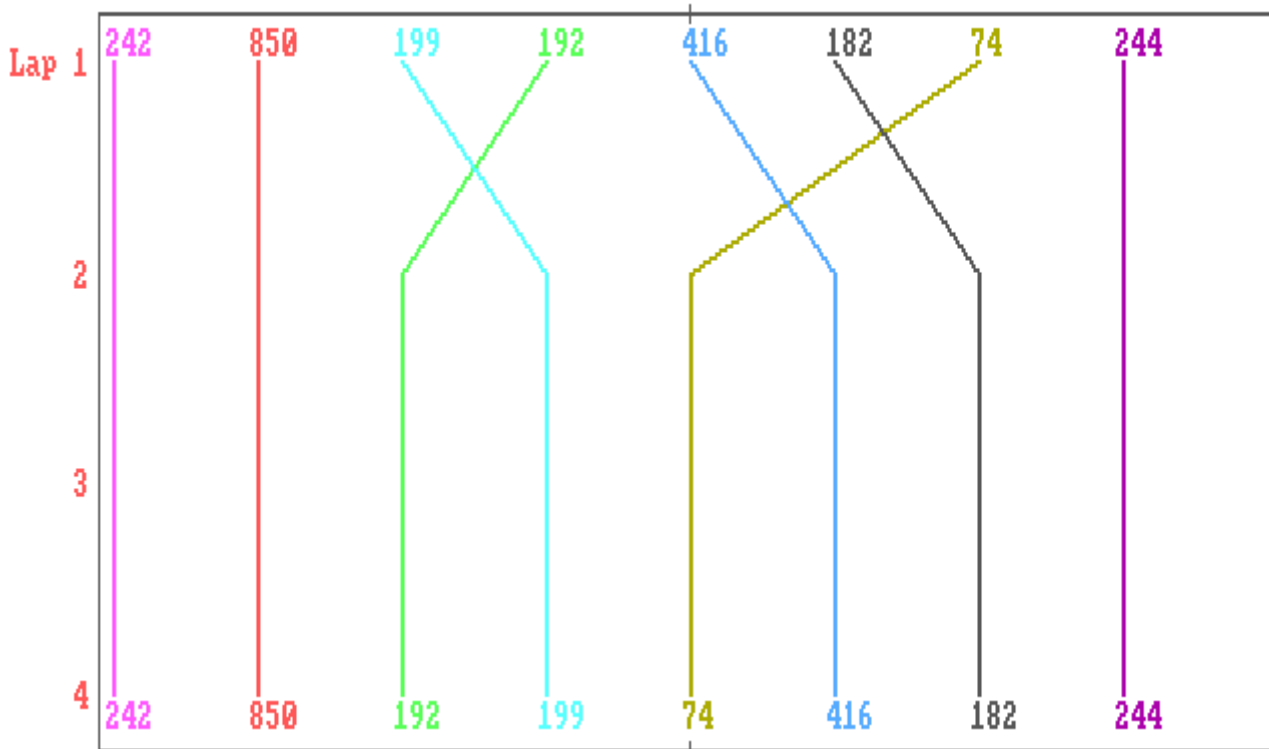

Race 18 : GROUP 5: CSC, SCPC

2:00pm

MANFEILD PARK - NZ Classic Motorcycle Racing register
GROUP 5: CSC, SCPC

19 November 2011

Race No. 18

Start Time = 2:00pm

RUN-TIME		LAP-TIME	RUN-TIME		LAP-TIME	RUN-TIME		LAP-TIME			
lap	mmm:ss.ff	mm:ss.ff	lap	mmm:ss.ff	mm:ss.ff	lap	mmm:ss.ff	mm:ss.ff			
4	6:35.15	1:33.63	*	4	7:12.39	1:57.33		4	6:30.78	1:35.11	
3	5:01.52	1:34.67		3	5:15.06	1:43.25		3	4:55.67	1:34.35	*
2	3:26.85	1:37.11		2	3:31.81	1:42.92	*	2	3:21.32	1:35.20	
1	1:49.74	1:49.74		1	1:48.89	1:48.89		1	1:46.12	1:46.12	

BIKE No. : 74
1955 TRIUMPH T110780
WILLIAMSON/LOVERIDGE

BIKE No. : 182
1975 TRIUMPH T140V
ANDERSON / MYLES

BIKE No. : 192
1962 NORTON ATLAS750
REES / ROSE

RUN-TIME		LAP-TIME	RUN-TIME		LAP-TIME	RUN-TIME		LAP-TIME			
lap	mmm:ss.ff	mm:ss.ff	lap	mmm:ss.ff	mm:ss.ff	lap	mmm:ss.ff	mm:ss.ff			
4	6:34.58	1:36.22	*	4	5:59.74	1:27.69	*	4	7:34.31	1:51.37	
3	4:58.36	1:36.50		3	4:32.05	1:29.61		3	5:42.94	1:51.37	
2	3:21.86	1:38.24		2	3:02.44	1:27.83		2	3:51.57	1:50.89	*
1	1:43.62	1:43.62		1	1:34.61	1:34.61		1	2:00.68	2:00.68	

BIKE No. : 199
1961 NORTON ATLAS750
SIMON WINDELBORN

BIKE No. : 242
1975 MOTO GUZZI 850T
BLAYMIRE / BILBY

BIKE No. : 244
1962 TRIUMPH 6T
ROBERTS / BILBY

RUN-TIME		LAP-TIME	RUN-TIME		LAP-TIME		
lap	mmm:ss.ff	mm:ss.ff	lap	mmm:ss.ff	mm:ss.ff		
4	6:55.26	1:44.11		4	6:08.04	1:32.04	
3	5:11.15	1:42.36		3	4:36.00	1:29.41	*
2	3:28.79	1:40.89	*	2	3:06.59	1:29.90	
1	1:47.90	1:47.90		1	1:36.69	1:36.69	

BIKE No. : 416
1976 TRIUMPH BONNIE
ROBERTSON / VENIMORE

BIKE No. : 850
1975 NORTON COMMANDO
HOOD / HERCOCK