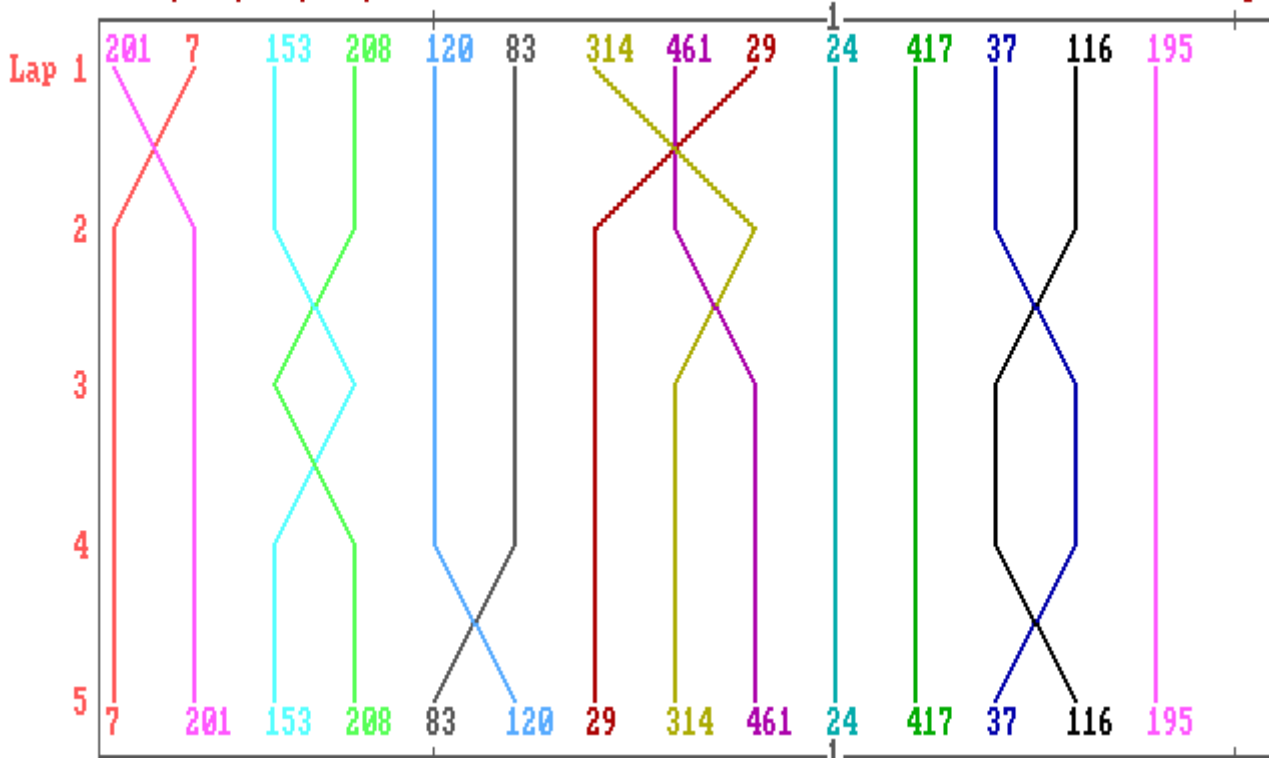

V, PW, C2, M2, PC2

printed: 1:03

23 October 2011	Race No. 34	12:51pm to 12:59pm
WEATHER: Overcast, Moderate breeze, Warm, Track Dry.		Track Length: 2.8k

POS	BIKERIDER	MAKE-OF-BIKE	YR/CL/HOME	LAPS	ELAPSED	BEST	DIFF
1ST	7 PAUL JELACA	BULTACO METRALLA 250	1964 PC2 TE AWAMUTU	5	7m31.94	1m28.19	+0.00s
2ND	201 STEVE GROOM	BENELLI 2C 250cc	1972 PC2 AUCKLAND	5	7m36.59	1m30.35	+4.65s
3RD	153 LASALLE CARR	BSA C15 250cc	1961 C2 WAITAKERE	5	8m16.76	1m35.02	+44.82s
4TH	208 LUKE MacDONALD	AJS 16 350cc	1939 PW3 NORTHLAND	5	8m19.78	1m37.54	+47.84s
5TH	83 STEVE PALLANT	VELOCETTE MAC 350cc	1936 PW3 WHANGAREI	5	8m21.03	1m36.64	+49.09s
6TH	120 ROY NORGROVE	NO DETAILS	NO DETAILS	5	8m21.26	1m37.22	+49.32s
7TH	29 PAUL GREET	EXCELSIOR TT 350cc	1938 PW3 AUCKLAND	5	8m32.09	1m40.61	+60.15s
8TH	314 ROYD WALKER-HOLT	MONTESSA COTA 250cc	1976 PC2 AUCKLAND	5	8m34.21	1m40.87	+62.27s
9TH	461 HUGH TRENHOLME	MONTESSA COTA 250cc	1975 PC2 AUCKLAND	5	8m35.93	1m41.63	+63.99s
10TH	24 PAUL DELACY	RUDGE TT REPLICA 350	1933 PW5 HAMILTON	5	8m38.79	1m41.60	+66.85s
11TH	417 MARTIN McLINTOCK	VELOCETTE MAC 350cc	1937 PW3 TAUPO	5	8m48.12	1m41.53	+76.18s
12TH	37 BRIGID WOODCOCK	DUCATI MONZA 250cc	1965 M2 AUCKLAND	5	8m51.90	1m42.92	+79.96s
13TH	116 DAVID NANCE	ELITE/MAC 250/350cc	61/36 C2PW3WARKWORTH	5	8m56.04	1m42.05	+84.10s
14TH	195 HOWARD CURRIE	CZ 471 250cc	1974 PC2 TE PUKE	5	9m07.62	1m46.78	+95.68s

Race 34 : U, PW, C2, M2, PC2

12:51pm